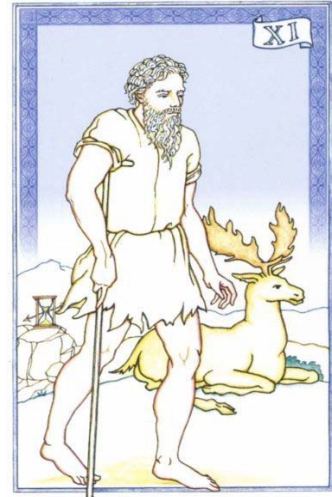

## **Saturn**

Sinister-looking, limping old man.

Represented by cross and sickle (suffering, the flow of time) (cross of matter, crescent of personality) we create our limitations.

**Origins:** Babylonian Ninurta God of War & Hunting, and protector of Family Life. Melancholy Humor

Melancholy was considered a necessary state of the creative process and indicative of genius.

Lack of Progeny (Child Slaying God), Guardian of Farm work, God of Time, Lord of the Golden Age.

TIME  
II  
IL TEMPO

## **Hermetic Saturn**

Attribute is a crutch in the shape of a dragon that bites its own tail

**Related Alchemical Stages and Symbols:** Nigredo, King's bath, dissolution, putrefaction, Saturine night, old age, death, earth,

Personified by an old man lost in thought, or taking a purifying bath, or as a king devouring a stone or his children.